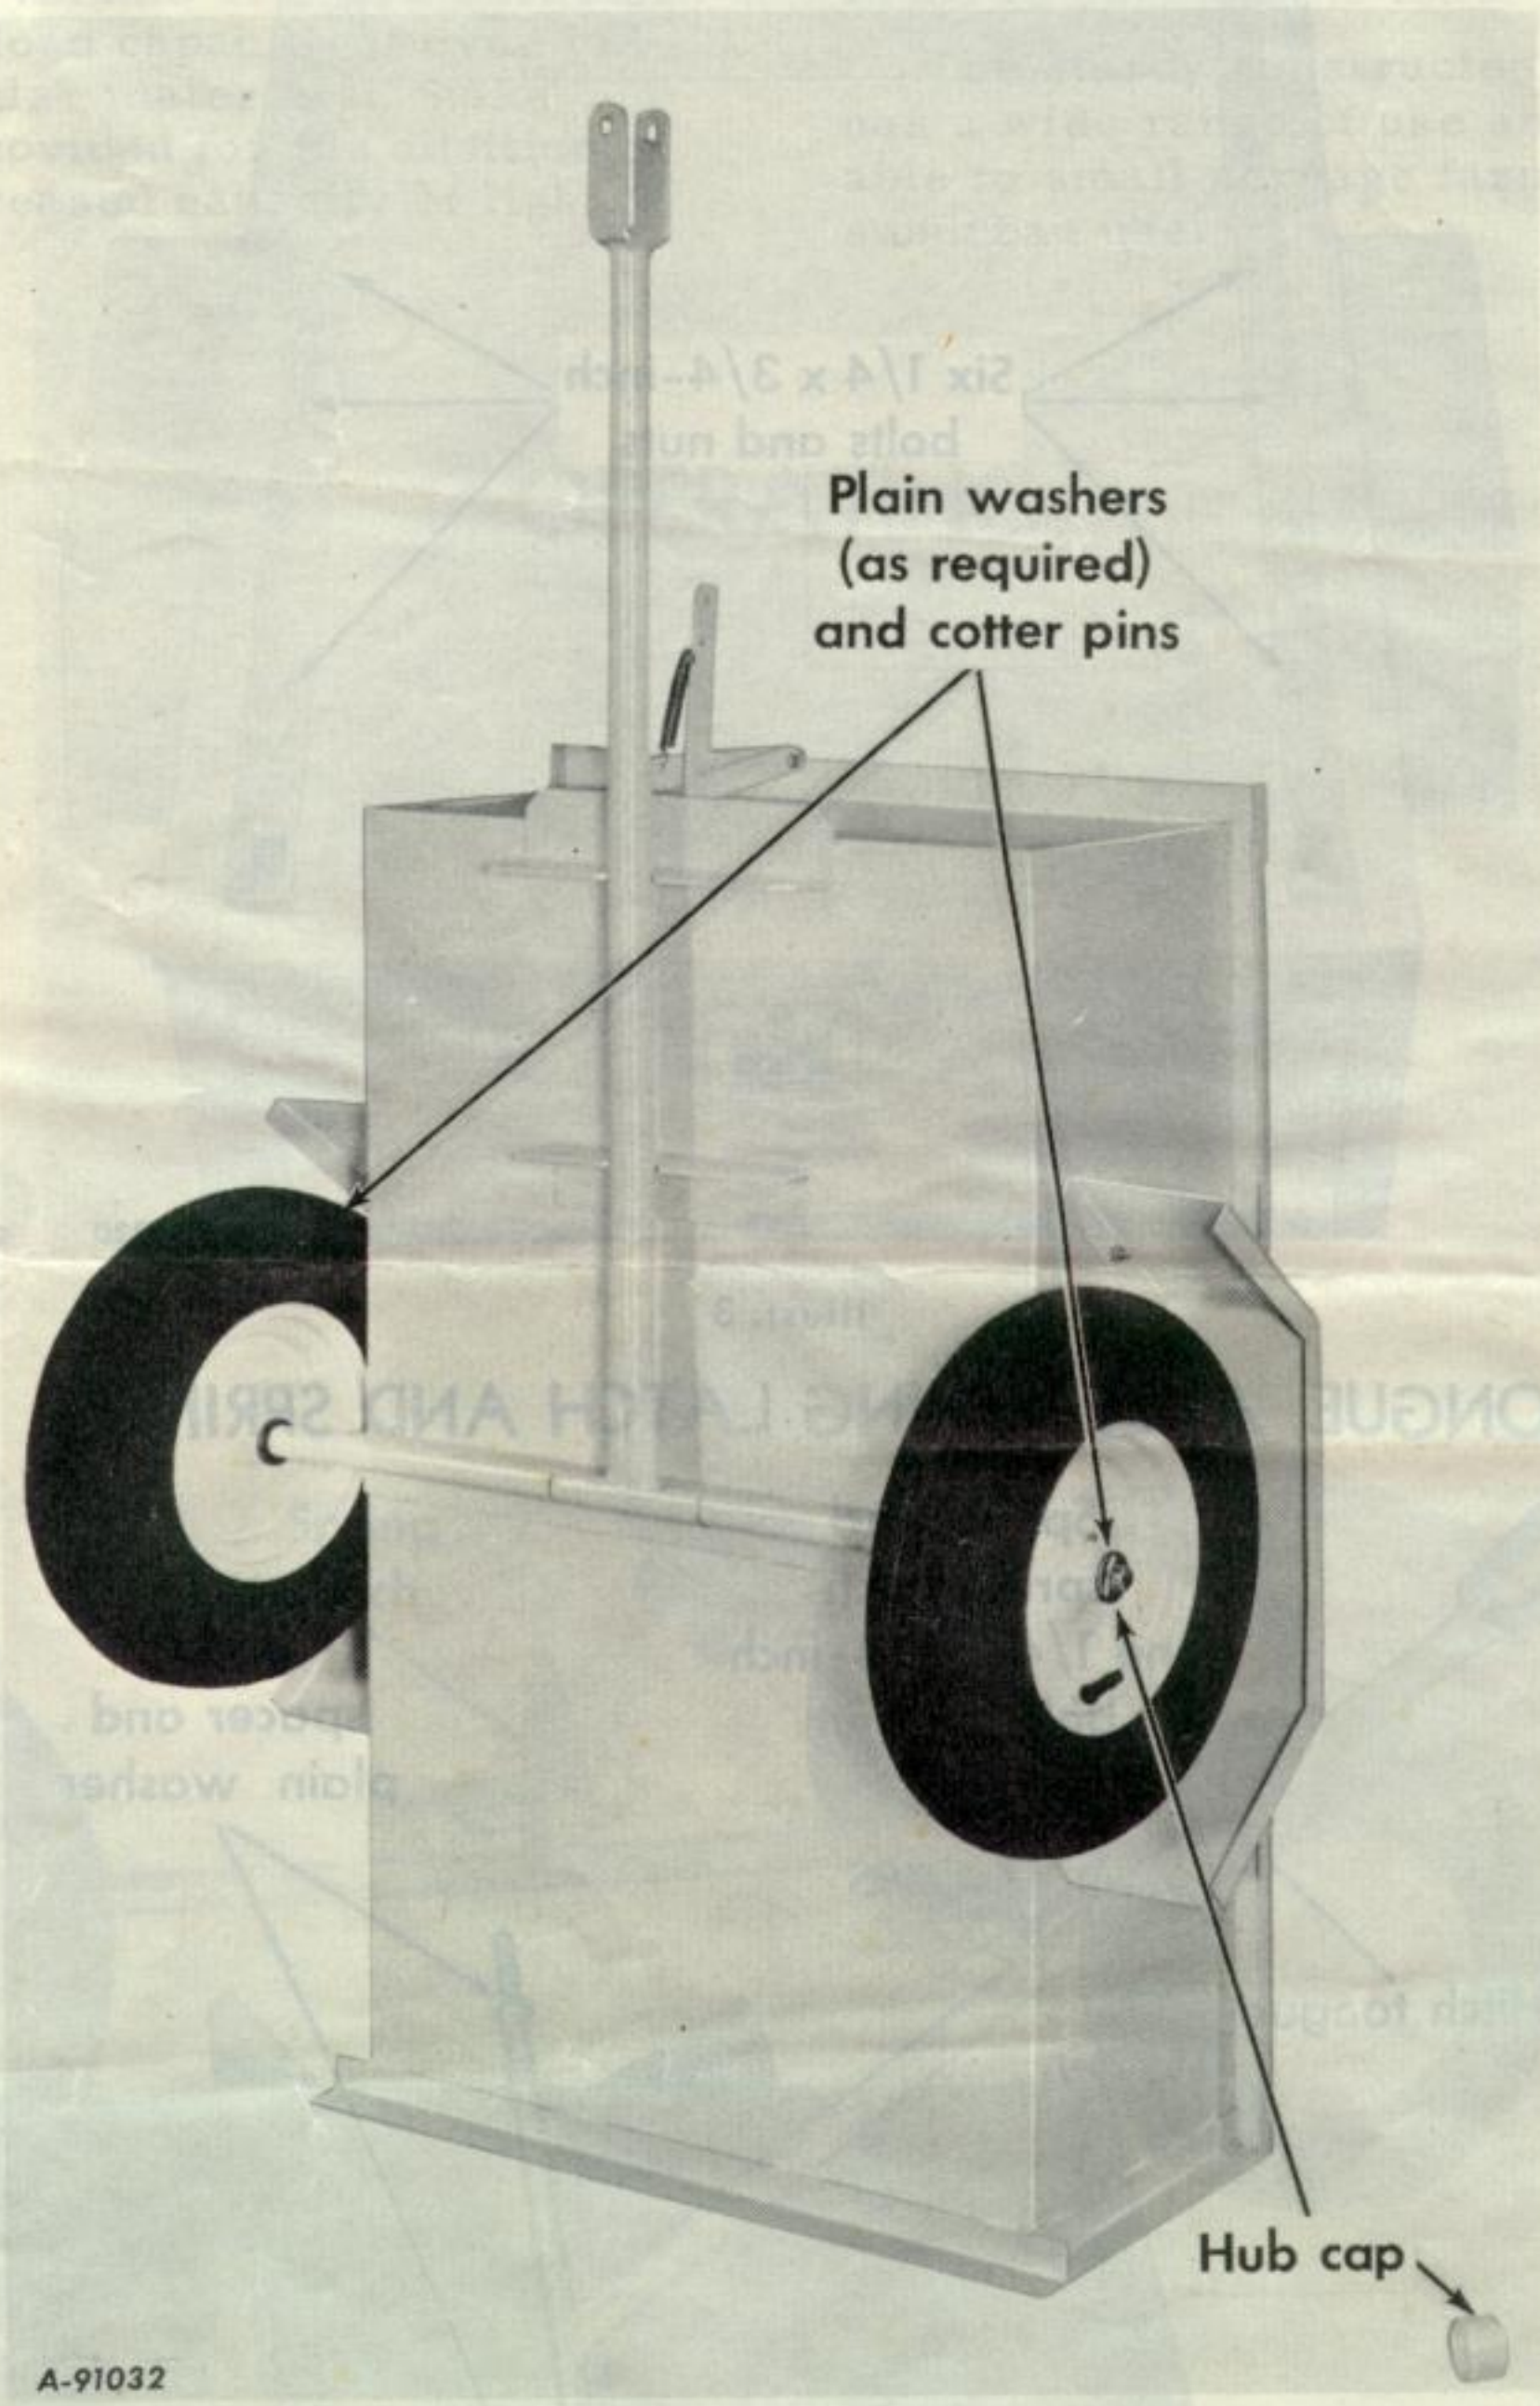

STEP 3. WHEELS AND HUB CAPS

Tractor is a ruggedly constructed unit... equipped with a removable... unloading. It has a volume... (level load) with a... ton of sand or similar... sockets are also provided... sideboards for increased...

...such as leaves, grass... cutters, etc. The trailer is... 074.00... pneumatic tires and... the last...

Illust. 4

To fully un... move the endg... The trailer will... shown in... to the spring lab... After unloading, pull the front... until the latch straps in place.

INTERNATIONAL HARVESTER COMPANY • 401 NORTH MICHIGAN AVENUE • CHICAGO, ILLINOIS 60611, U.S.A.