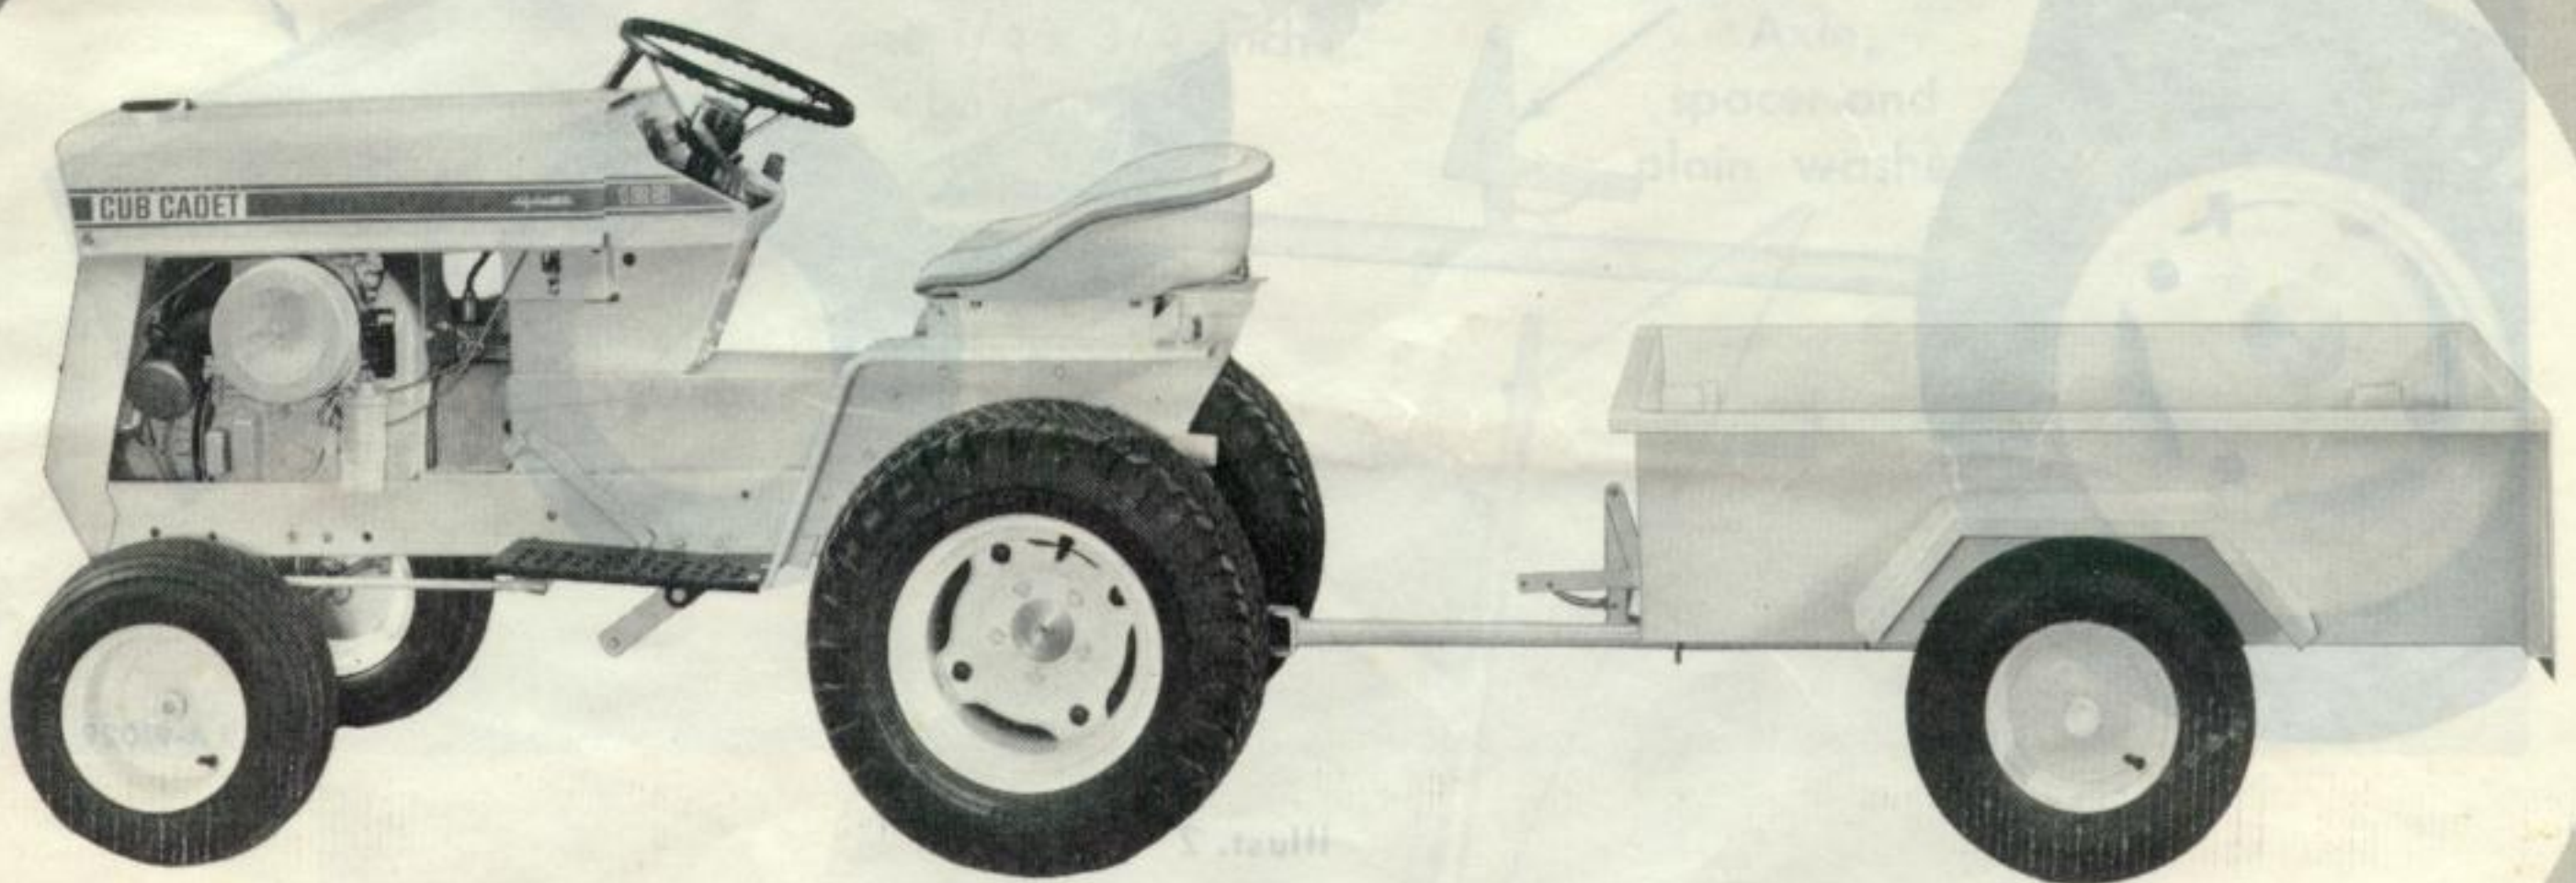

OPERATOR'S MANUAL

SETTING UP INSTRUCTIONS

INTERNATIONAL®

2

Trailer

OPERATION
MAINTENANCE
LUBRICATION