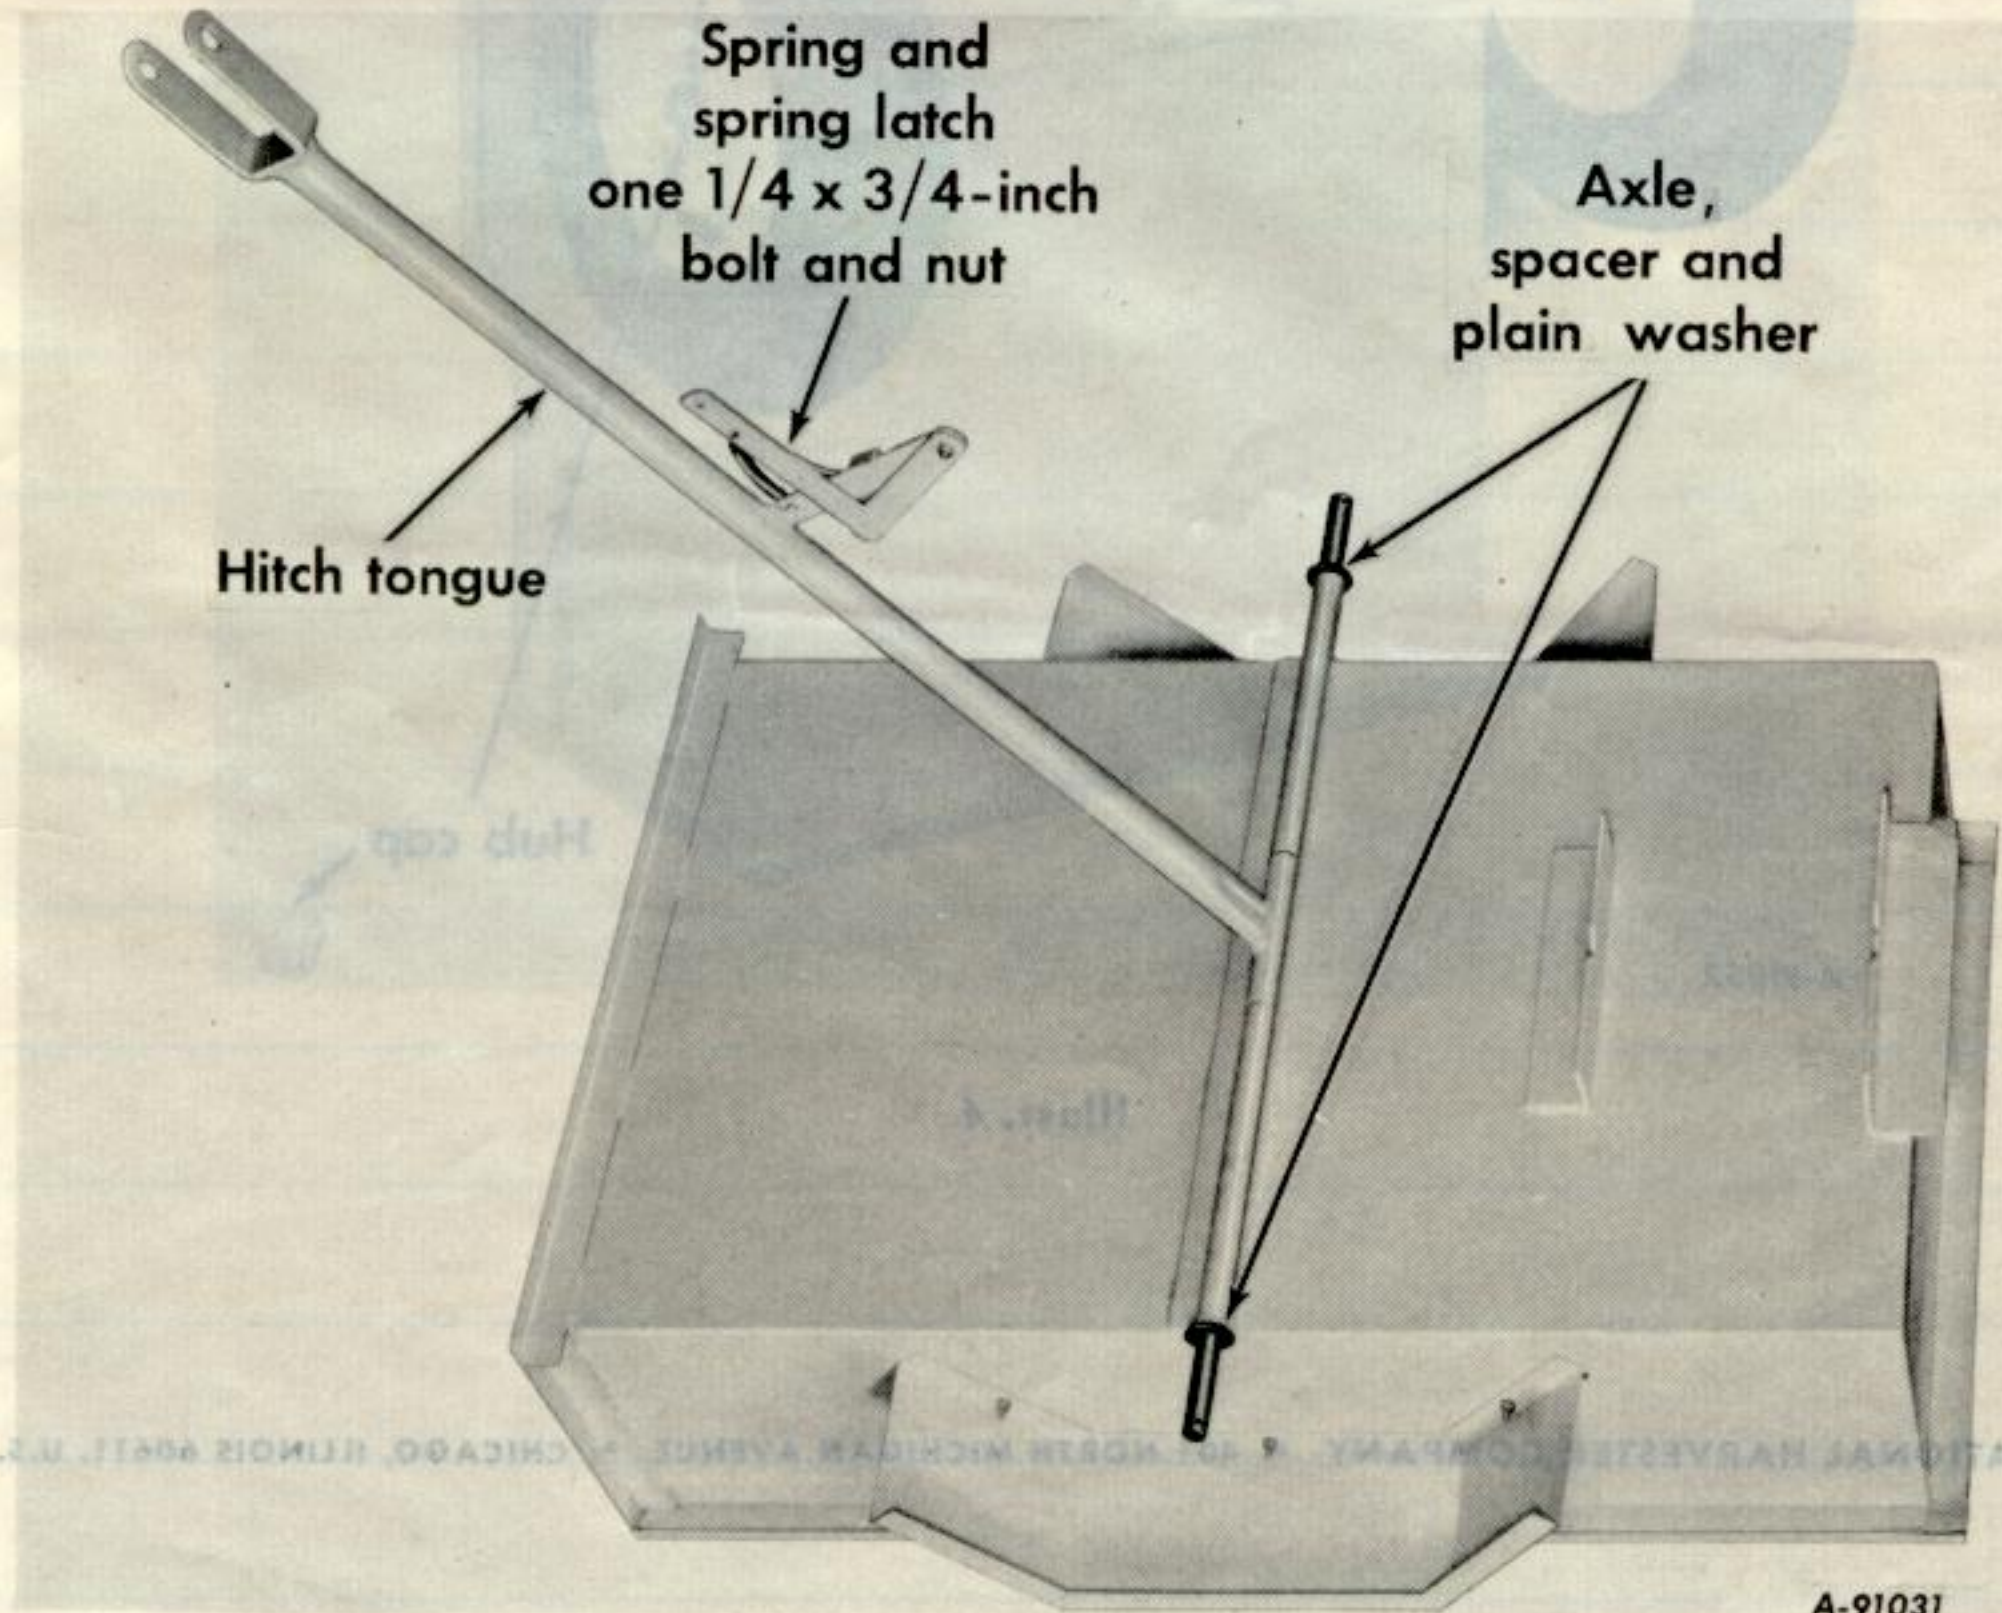

The Trailer for the International Cub Cadet Tractor is a ruggedly constructed all steel box equipped with a removable endgate to facilitate unloading. It has a volume of 4-1/2 bushels (level load) with a load capacity of over 1/4-ton of sand or similar materials. Stake sockets are also provided for the addition of sideboards for increased capacity of light

OPERATING

Illust. 2

To fully unload the dump-type trailer, remove the endgate and release the spring latch. The trailer will lower itself to the ground as shown in Illust. 2. A cord or rope can be attached to the spring latch for easy release from the

driver's seat. After unloading, pull the front of the box down until the latch snaps in place.

Using a pressure lubricator, periodically lubricate each wheel bearing.

SETTING UP

STEP 1. ATTACHING FENDERS

Illust. 3

STEP 2. HITCH TONGUE, AXLE, SPRING LATCH AND SPRING

Illust. 3A

STEP 3. WHEELS AND HUB CAPS

Tractor is a ruggedly constructed unit... equipped with a removable... unloading. It has a volume... (level load) with a... ton of sand or similar... sockets are also provided... sideboards for increased...