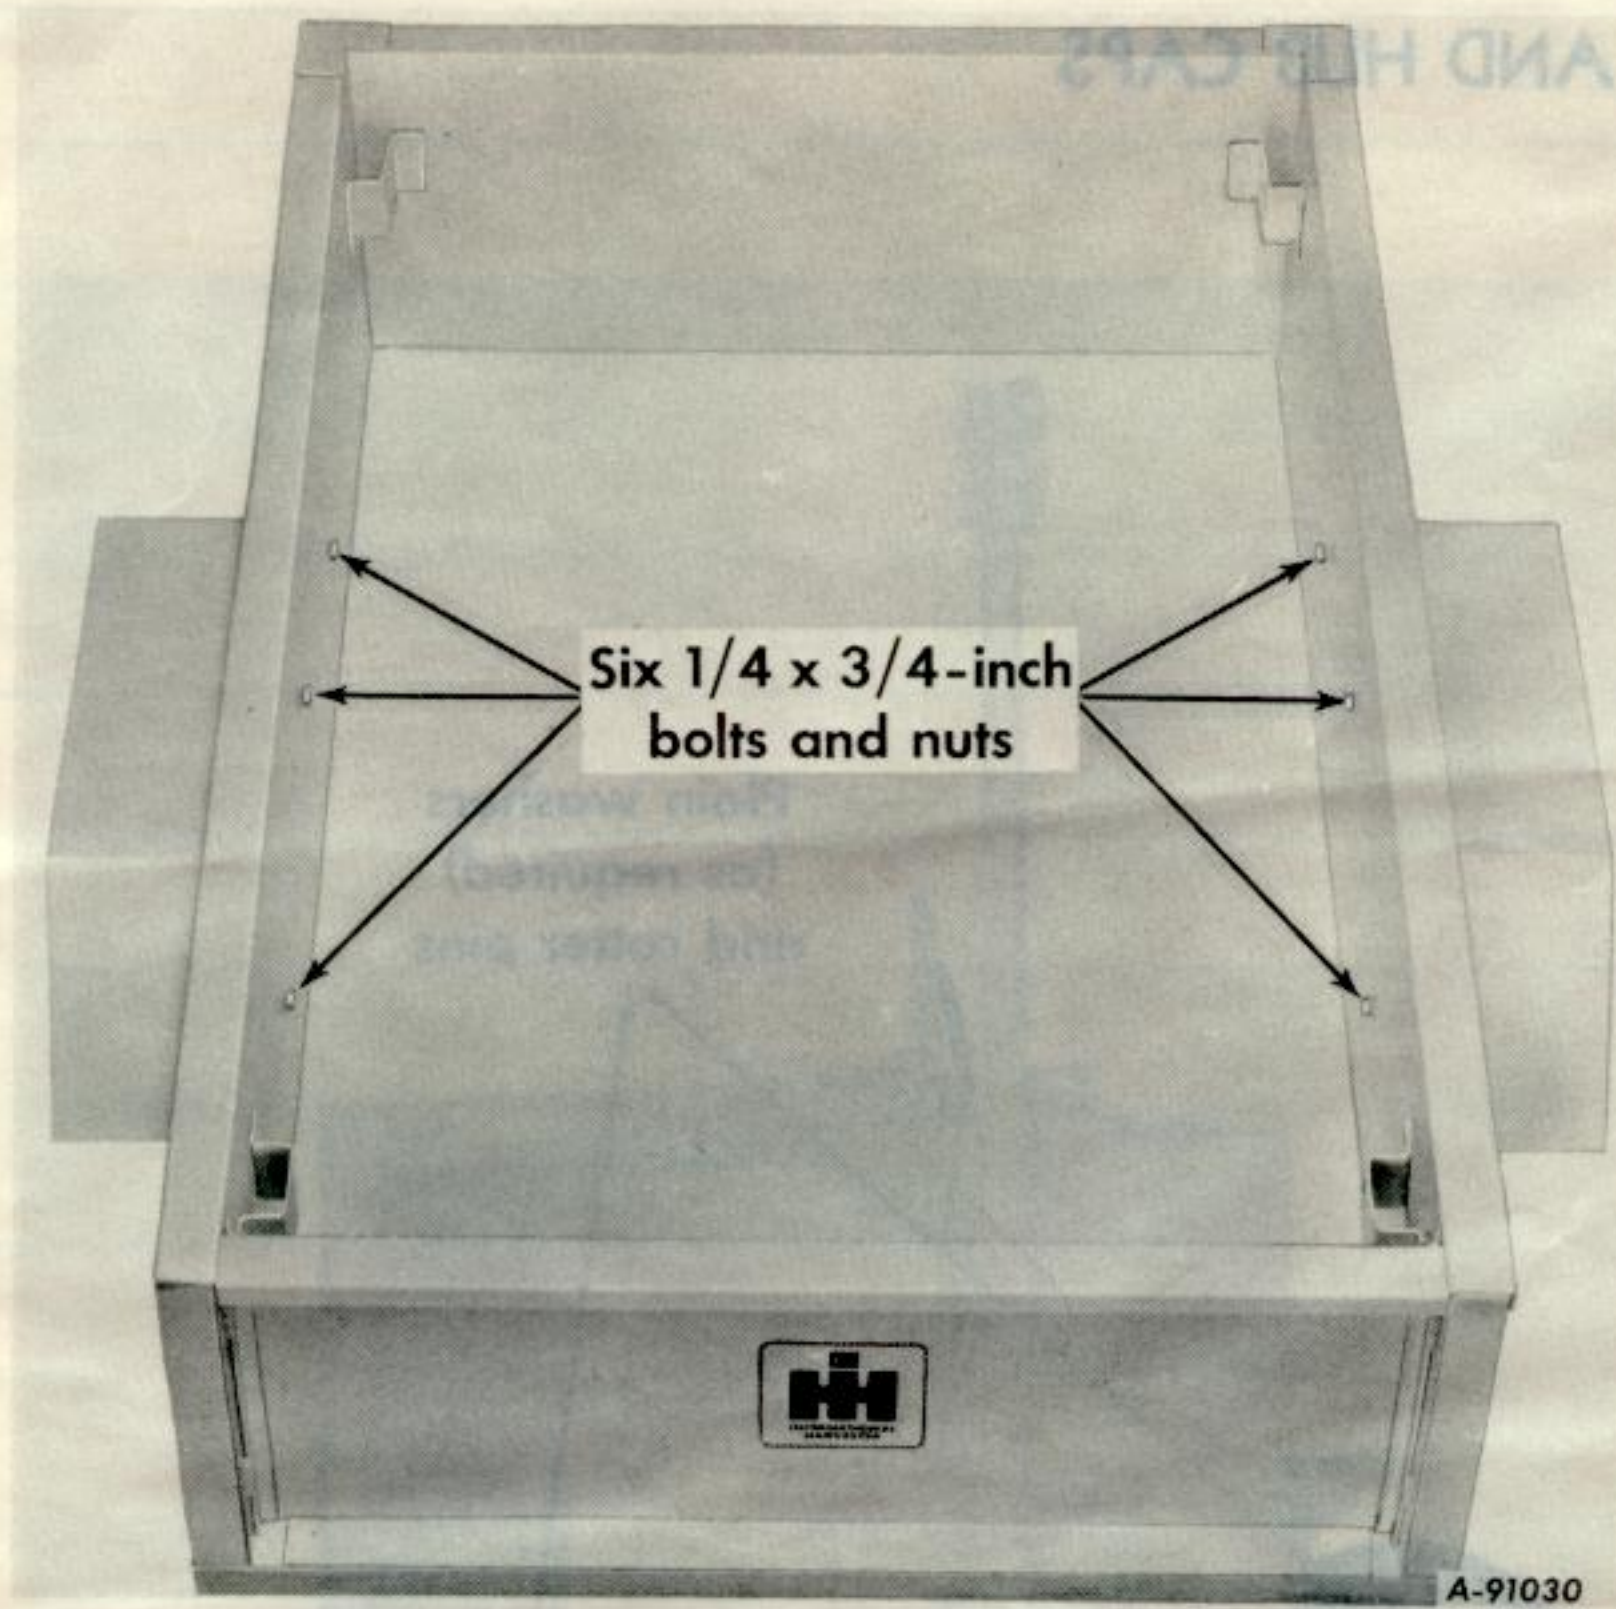

The Trailer for the International Cub Cadet Tractor is a ruggedly constructed all steel box equipped with a removable endgate to facilitate unloading. It has a volume of 4-1/2 bushels (level load) with a load capacity of over 1/4-ton of sand or similar materials. Stake sockets are also provided for the addition of sideboards for increased capacity of light

voluminous materials such as leaves, grass clippings, brush cuttings, etc. The trailer is equipped with 4.80/4.00-8 pneumatic tires and tubes to cushion the load.

The sturdy constructed dump-type trailer has a wide range of use and is especially adaptable to small acreage farms and also for suburban use.

OPERATING

Illust. 2

To fully unload the dump-type trailer, remove the endgate and release the spring latch. The trailer will lower itself to the ground as shown in Illust. 2. A cord or rope can be attached to the spring latch for easy release from the

driver's seat. After unloading, pull the front of the box down until the latch snaps in place.

Using a pressure lubricator, periodically lubricate each wheel bearing.

SETTING UP

STEP 1. ATTACHING FENDERS