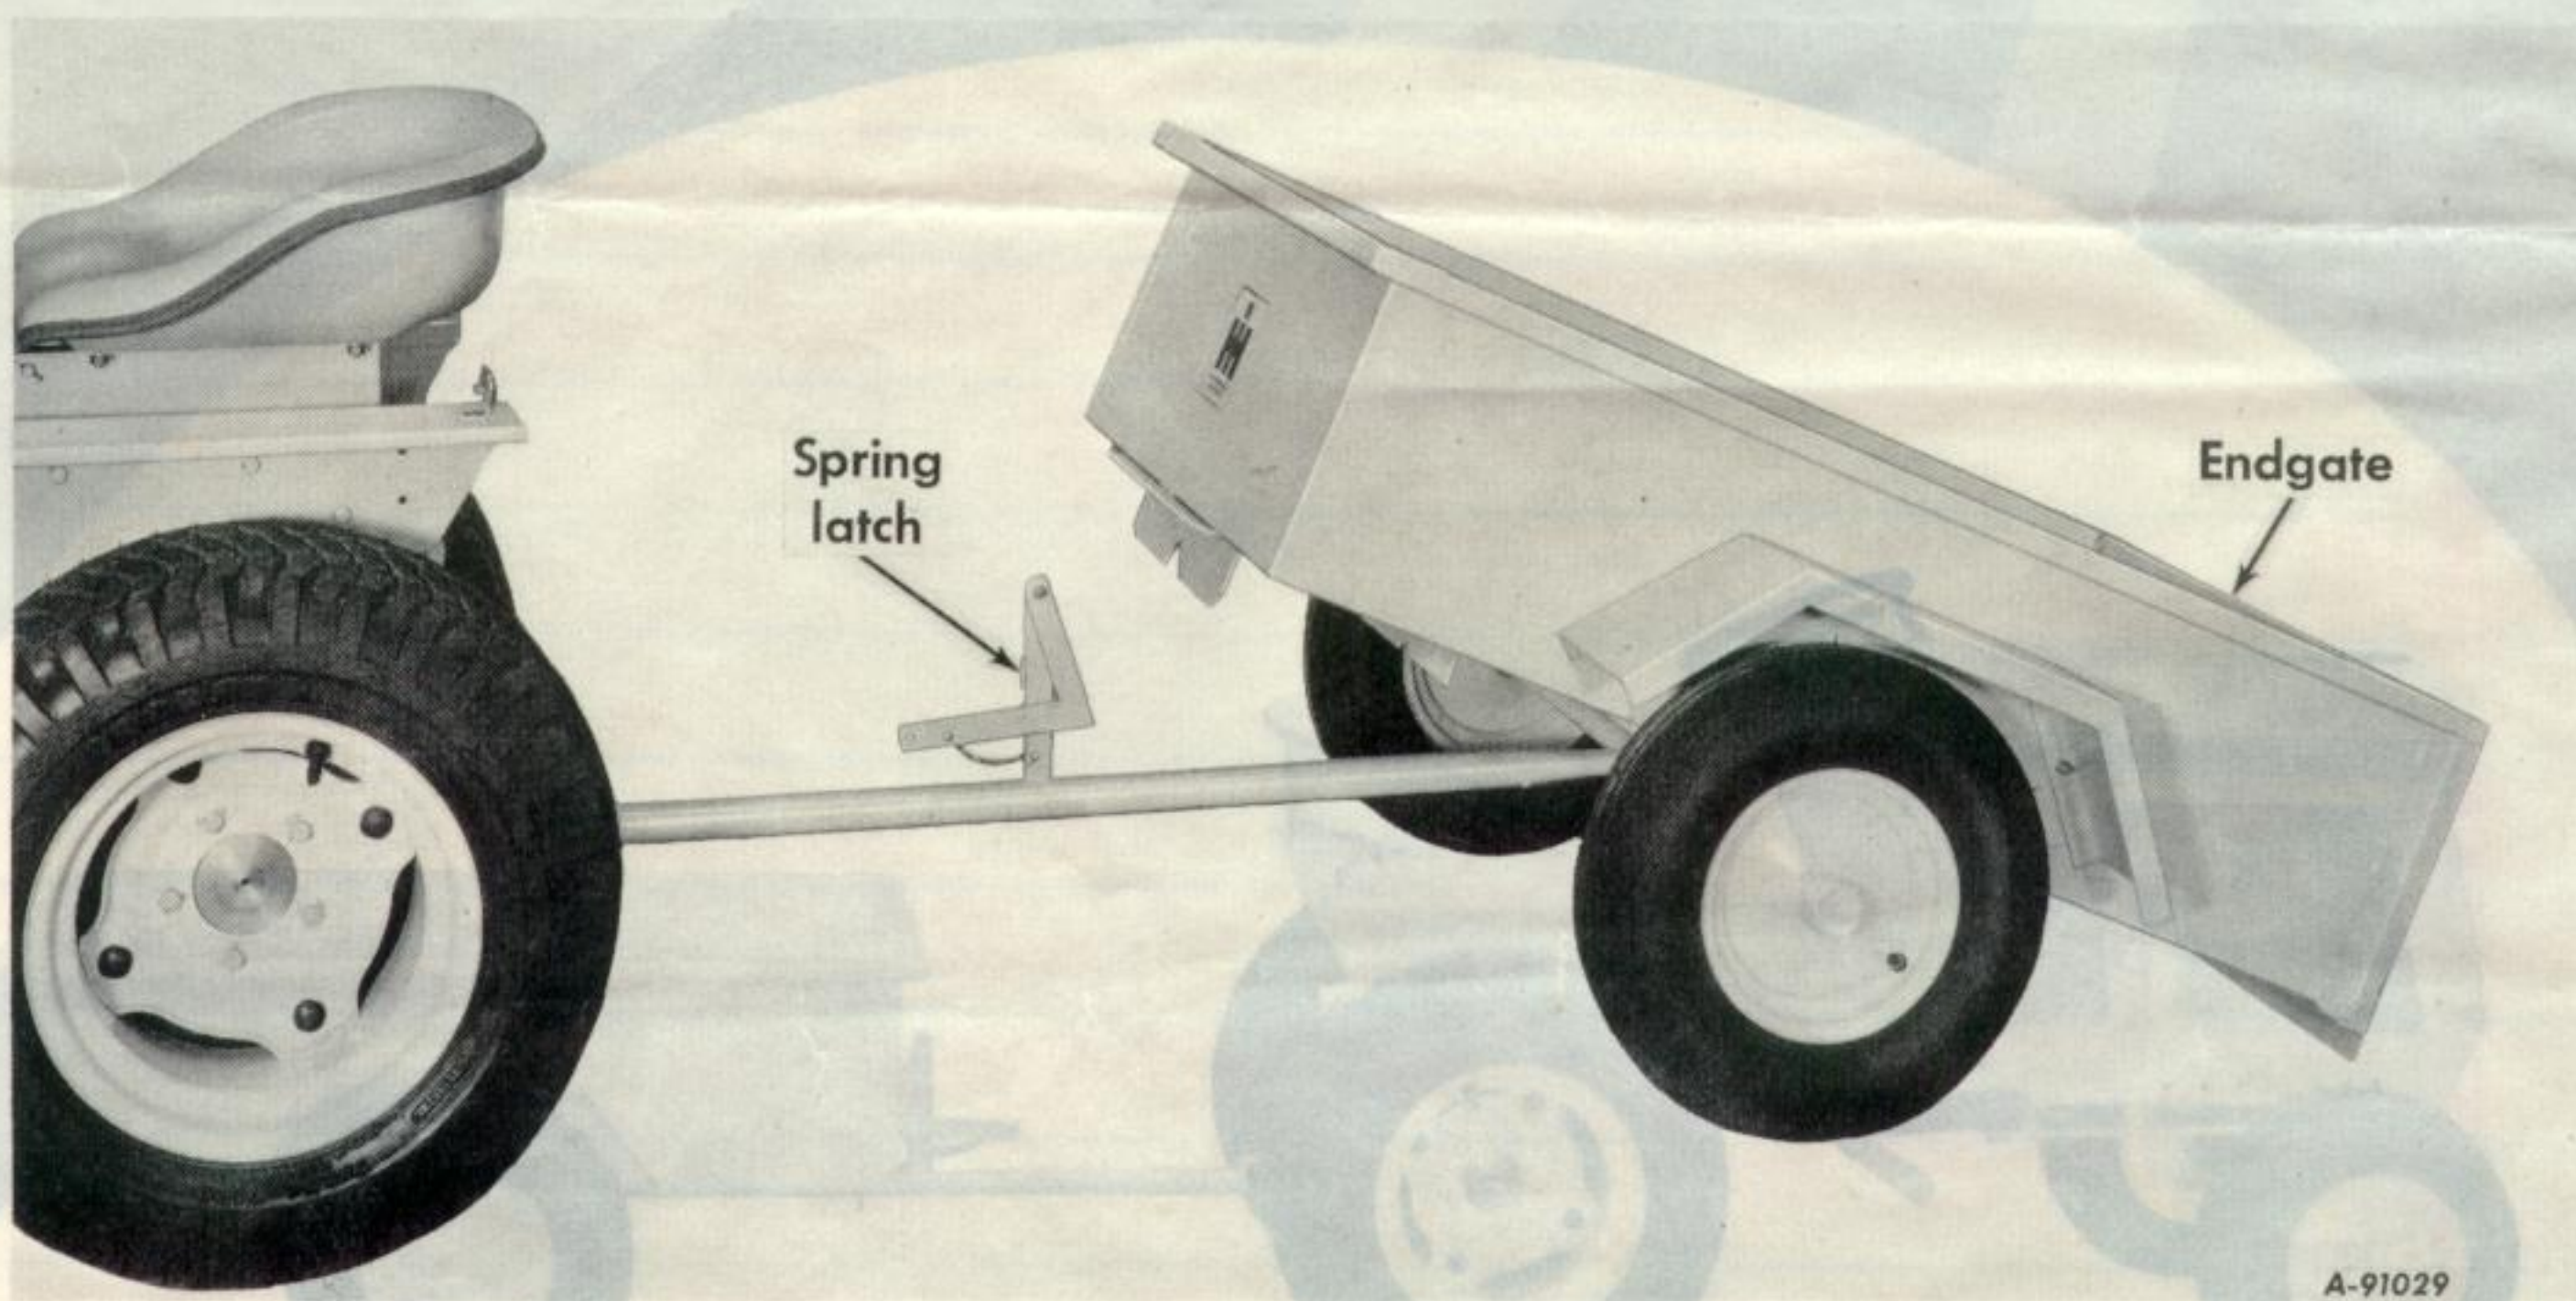

The Trailer for the International Cub Cadet Tractor is a ruggedly constructed all steel box equipped with a removable endgate to facilitate unloading. It has a volume of 4-1/2 bushels (level load) with a load capacity of over 1/4-ton of sand or similar materials. Stake sockets are also provided for the addition of sideboards for increased capacity of light

voluminous materials such as leaves, grass clippings, brush cuttings, etc. The trailer is equipped with 4.80/4.00-8 pneumatic tires and tubes to cushion the load.

The sturdy constructed dump-type trailer has a wide range of use and is especially adaptable to small acreage farms and also for suburban use.

OPERATING

Illust. 2

To fully unload the dump-type trailer, remove the endgate and release the spring latch. The trailer will lower itself to the ground as shown in Illust. 2. A cord or rope can be attached to the spring latch for easy release from the

driver's seat. After unloading, pull the front of the box down until the latch snaps in place.

Using a pressure lubricator, periodically lubricate each wheel bearing.

SETTING UP

STEP 1. ATTACHING FENDERS